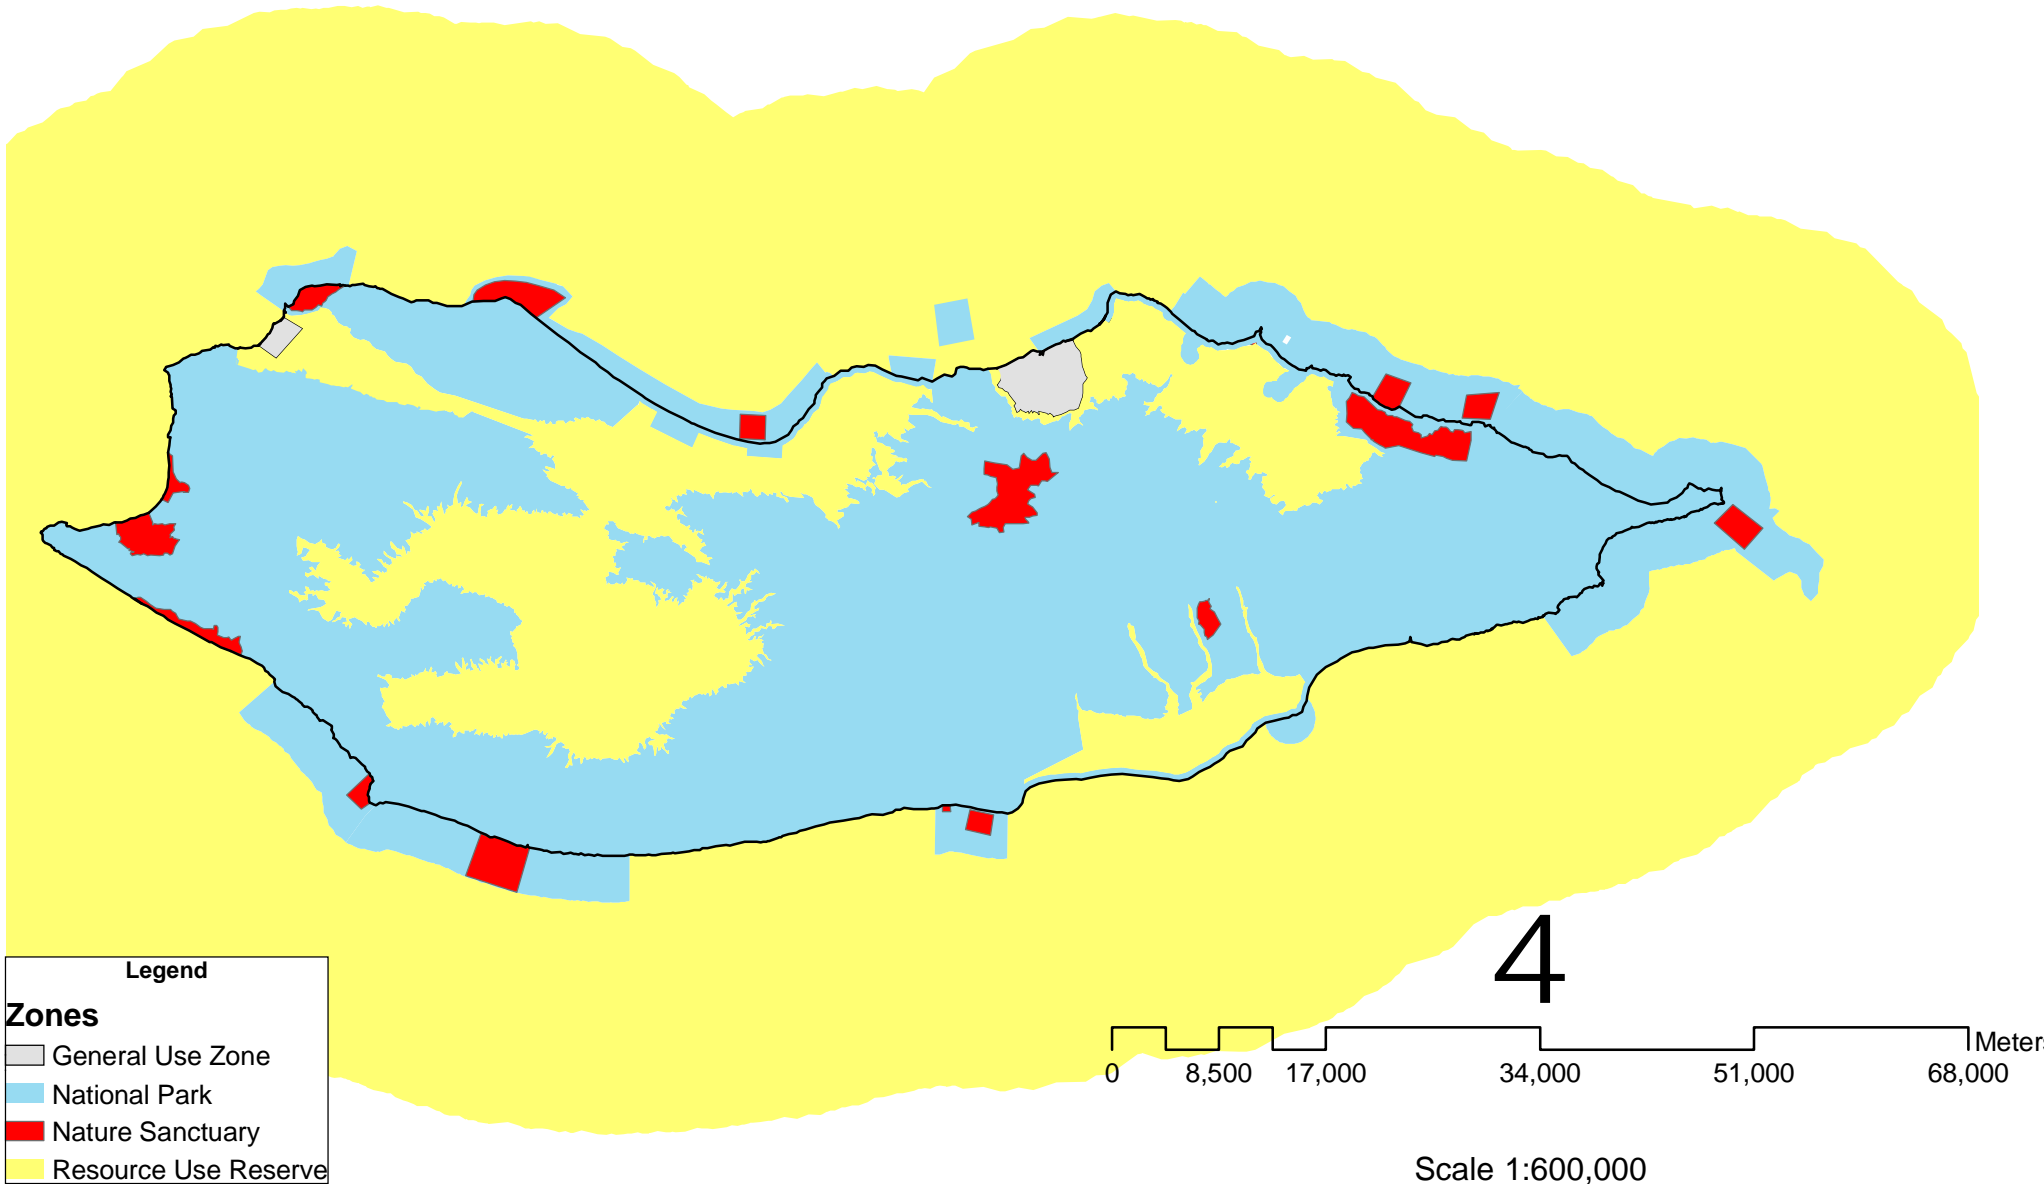

Socotra Zoning Plan

Scale 1:600,000

Maps produced by Information section - SCDP 2005